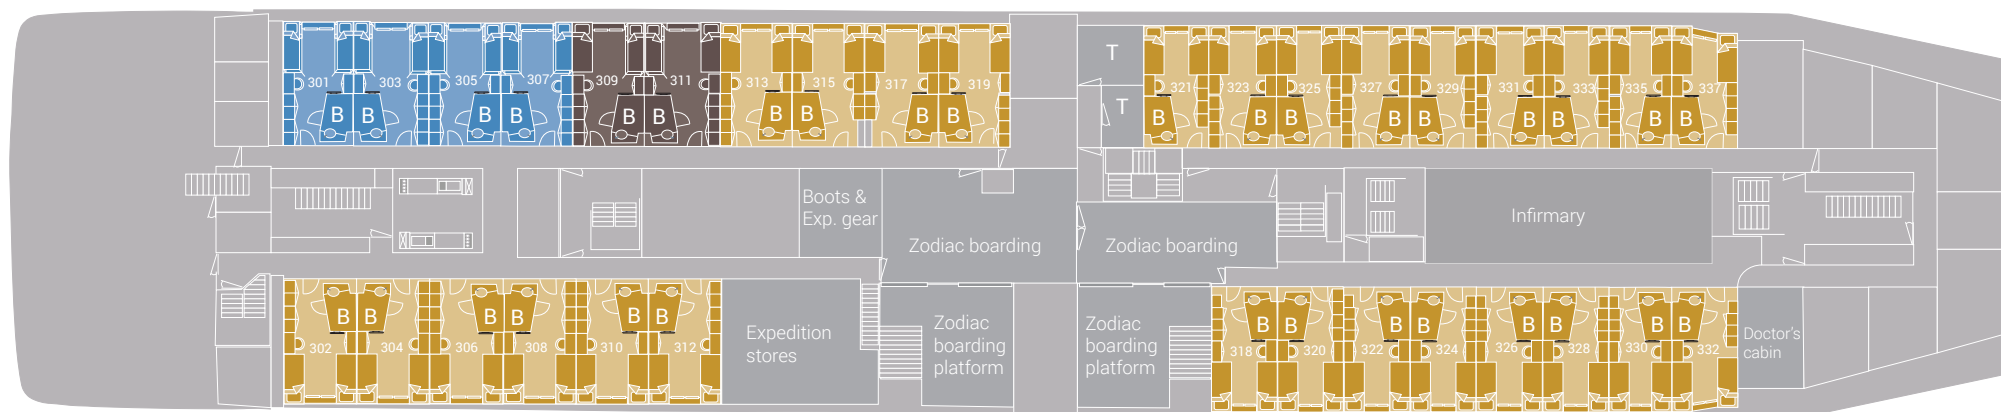

Deck 7

Deck 6

Deck 5

Deck 4

Deck 3

**m/v Janssonius deck plan | Oceanwide Expeditions**

Grand Suite with private balcony	Twin Window	Upper / lower berths	Double bed
Junior Suite	Twin Porthole	Lower berths	Toilet
Superior	Triple Porthole	2 separate lower berths	Bathroom
Twin deluxe	Quadruple Porthole		