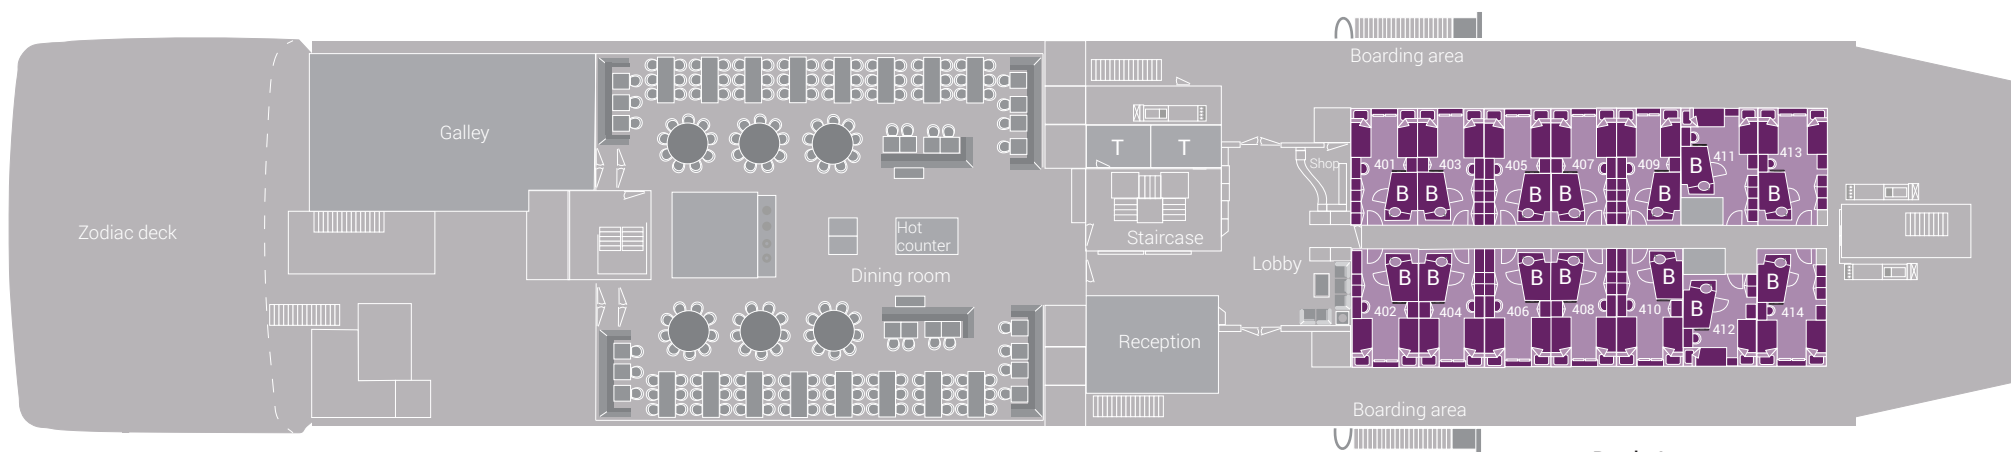

Deck 7

Deck 6

Deck 5

Deck 4

Deck 3

**m/v Janssonius deck plan | Oceanwide Expeditions**

Grand Suite with private balcony	Twin Window	Upper / lower berths	Double bed
Junior Suite	Twin Porthole	Lower berths	Toilet
Superior	Triple Porthole	2 separate lower berths	Bathroom
Twin deluxe	Quadruple Porthole		