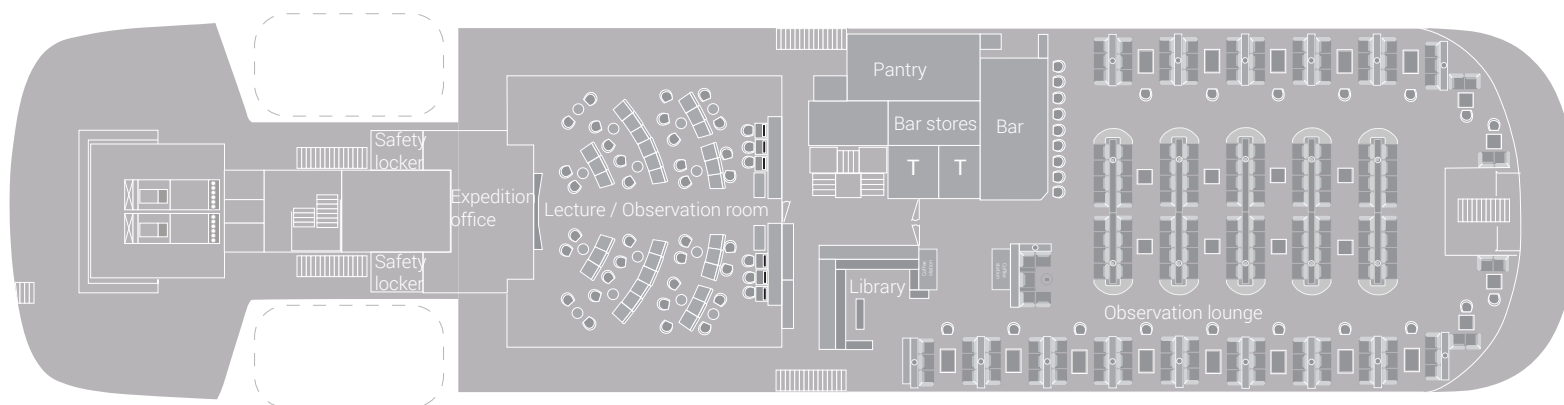

Deck 7

Deck 6

Deck 5

Deck 4

Deck 3

**m/v Janssonius deck plan | Oceanwide Expeditions**

Grand Suite with private balcony	Twin Window	Upper / lower berths	Double bed
Junior Suite	Twin Porthole	Lower berths	Toilet
Superior	Triple Porthole	2 separate lower berths	Bathroom
Twin deluxe	Quadruple Porthole		