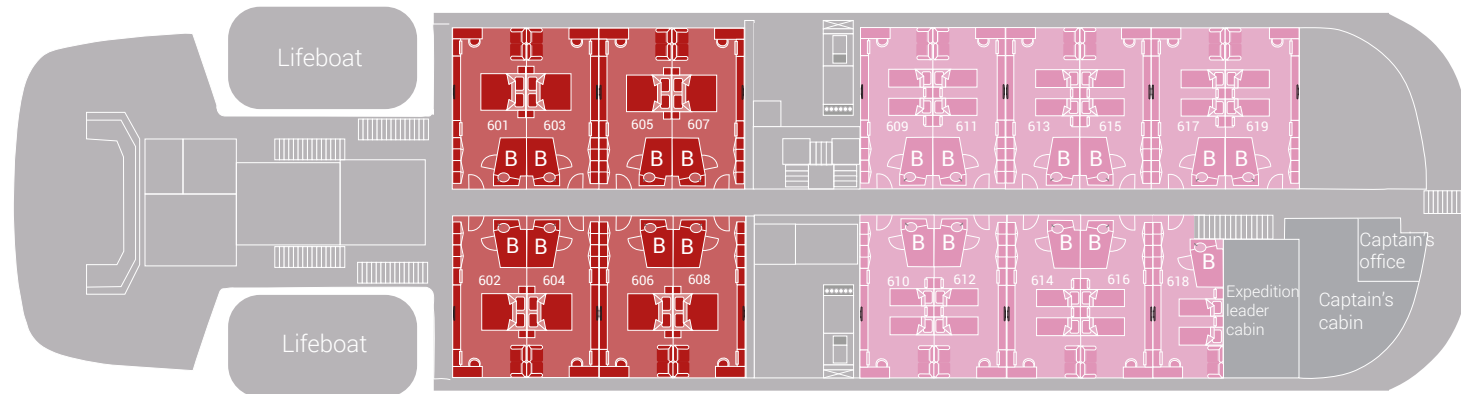

Deck 7

Deck 6

Deck 5

Deck 4

Deck 3

**m/v Janssonius deck plan | Oceanwide Expeditions**

Grand Suite with private balcony	Twin Window	Upper / lower berths	Double bed
Junior Suite	Twin Porthole	Lower berths	Toilet
Superior	Triple Porthole	2 separate lower berths	Bathroom
Twin deluxe	Quadruple Porthole		